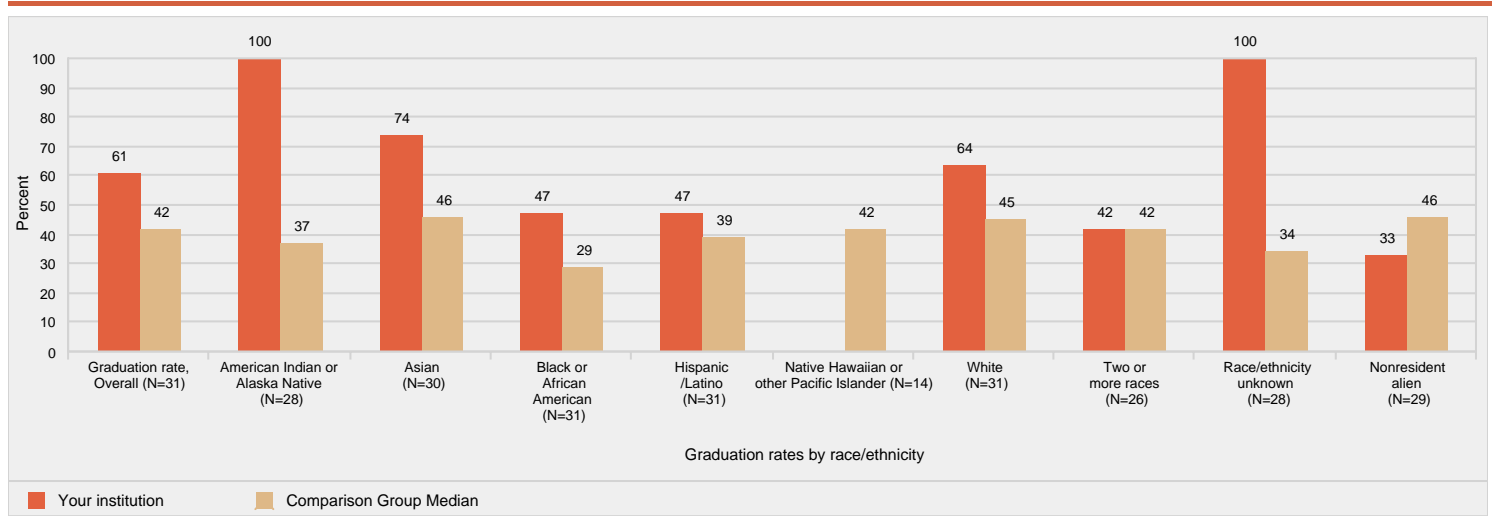

Figure 15. Graduation rates of full-time, first-time degree/certificate-seeking undergraduates within 150% of normal time to program completion, by race/ethnicity: 2010 cohort

Figure 17. Award and enrollment rates of full-time, degree/certificate-seeking undergraduates after 8 years of entry, by prior postsecondary experience: 2008 cohort

Figure 18. Award and enrollment rates of part-time, degree/certificate-seeking undergraduates after 8 years of entry, by prior postsecondary experience: 2008 cohort

GUZZ

ØVÒÁÙcæ--

V@^Á~||Écá { ^É^~`áçæ|æ } cÁÇØVÒDÁ^Á [&&] æcá [] æ|Á&æc^* [i^Áá^Á&æ|æ] æc^Áá^Á^Á^* { } *Ác@^Ác [cæ|Á] ~ { à^!Á [-Á~||Écá { ^Á^cæ--Áæ } áÁæááá } *Á [] ^Éc@á!áÁ [- c@^Ác [cæ|Á] ~ { à^!Á [-Á] æ|cÉcá { ^Á^cæ--ÉÁÖ|æá^æc^Áæ••i•cæ } c•Áæ!^Á } [cÁá] &|`á^áÉ