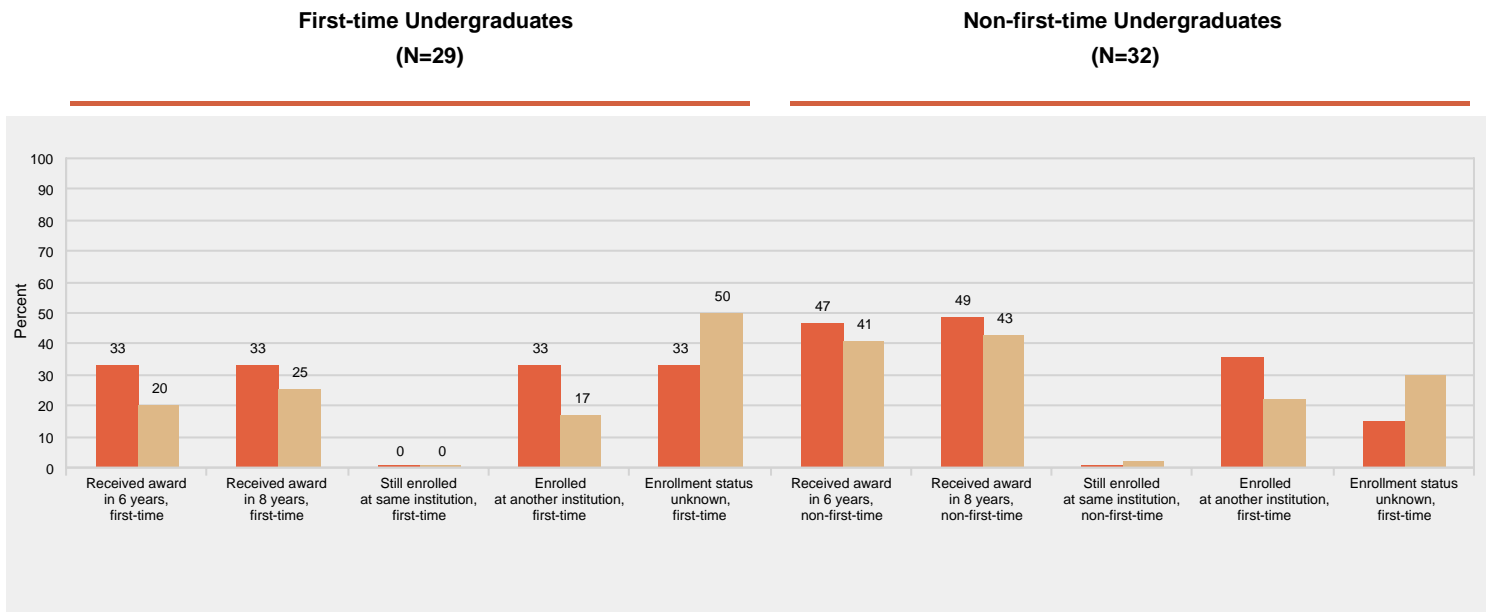

Figure 8. Percent of full-time, first-time degree/certificate-seeking undergraduate students who were awarded grant or scholarship aid from the federal government, state/local government, or the institution, or loans, by type of aid: 2015-16

Figure 15. Graduation rates of full-time, first-time degree/certificate-seeking undergraduates within 150% of normal time to program completion, by race/ethnicity: 2010 cohort

Figure 17. Award and enrollment rates of full-time, degree/certificate-seeking undergraduates after 8 years of entry, by prior postsecondary experience: 2008 cohort

Figure 18. Award and enrollment rates of part-time, degree/certificate-seeking undergraduates after 8 years of entry, by prior postsecondary experience: 2008 cohort

GUZZ

ØVÒÁÙcæ--

V@^Á~||Écá { ^É^~`áçæ|æ } cÁÇØVÒDÁ^Á [&&] æcá [] æ|Á&æc^* [i^Áá^Á&æ|æ] æc^Áá^Á^Á^* { } *Ác@^Ác [cæ|Á] ~ { à^!Á [-Á~||Écá { ^Á^cæ--Áæ } áÁæááá } *Á [] ^Éc@á!áÁ [- c@^Ác [cæ|Á] ~ { à^!Á [-Á] æ|cÉcá { ^Á^cæ--ÉÁÖ|æá^æc^Áæ••i•cæ } c•Áæ!^Á } [cÁá] &|`á^áÉ