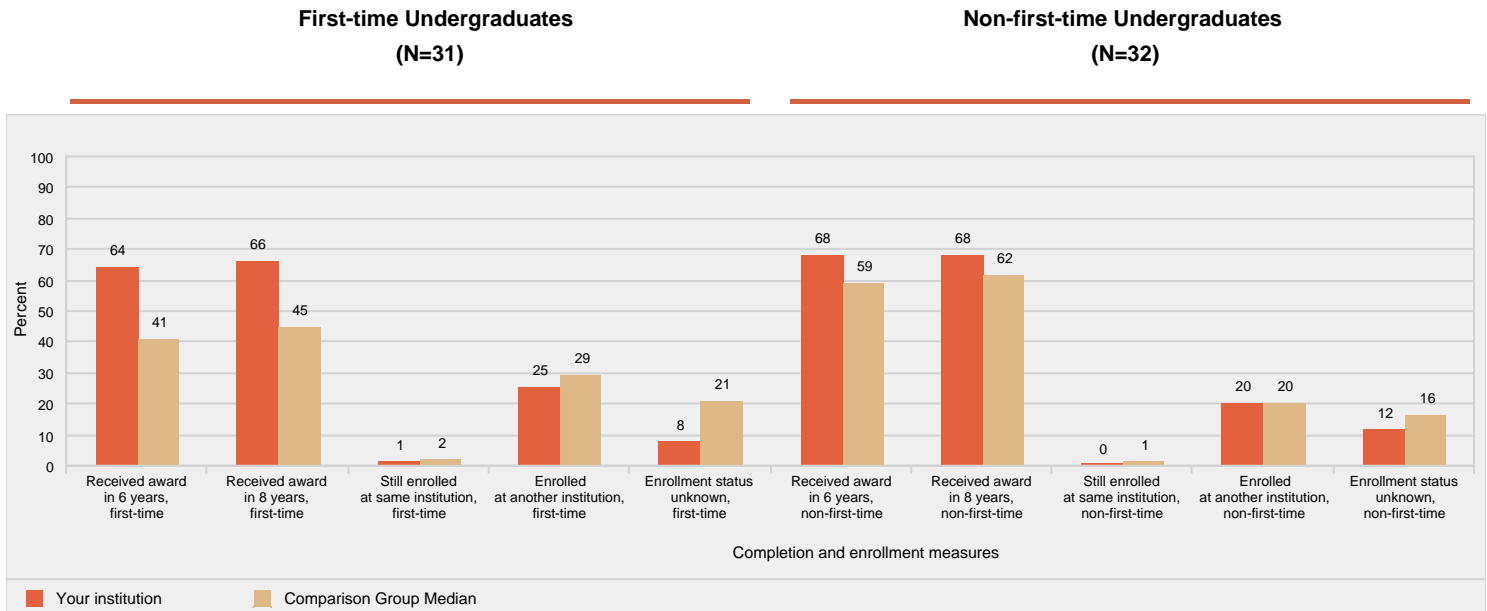

Figure 8. Percent of full-time, first-time degree/certificate-seeking undergraduate students who were awarded grant or scholarship aid from the federal government, state/local government, or the institution, or loans, by type of aid: 2015-16

Figure 15. Graduation rates of full-time, first-time degree/certificate-seeking undergraduates within 150% of normal time to program completion, by race/ethnicity: 2010 cohort

Figure 17. Award and enrollment rates of full-time, degree/certificate-seeking undergraduates after 8 years of entry, by prior postsecondary experience: 2008 cohort

Figure 18. Award and enrollment rates of part-time, degree/certificate-seeking undergraduates after 8 years of entry, by prior postsecondary experience: 2008 cohort

GUZZ

ØVÒÁÙcæ--

V@^Á~||Écá { ^É^~`áçæ|æ } cÁÇØVÒDÁ^Á [&&] æcá [] æ|Á&æc^* [i^Áá^Á&æ|æ] æc^Áá^Á^Á^* { } *Ác@^Ác [cæ|Á] ~ { à^!Á [-Á~||Écá { ^Á^cæ--Áæ } áÁæááá } *Á [] ^Éc@á!áÁ [- c@^Ác [cæ|Á] ~ { à^!Á [-Á] æ|cÉcá { ^Á^cæ--ÉÁÖ|æá^æc^Áæ••i•cæ } c•Áæ!^Á } [cÁá] &|`á^áÉ